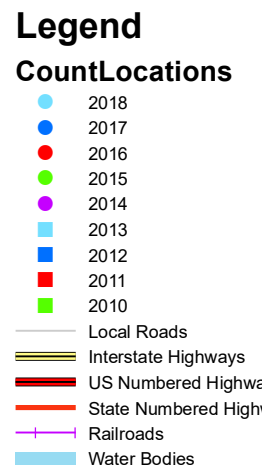

Andover

Bristol

Webster

Waubay

Day County